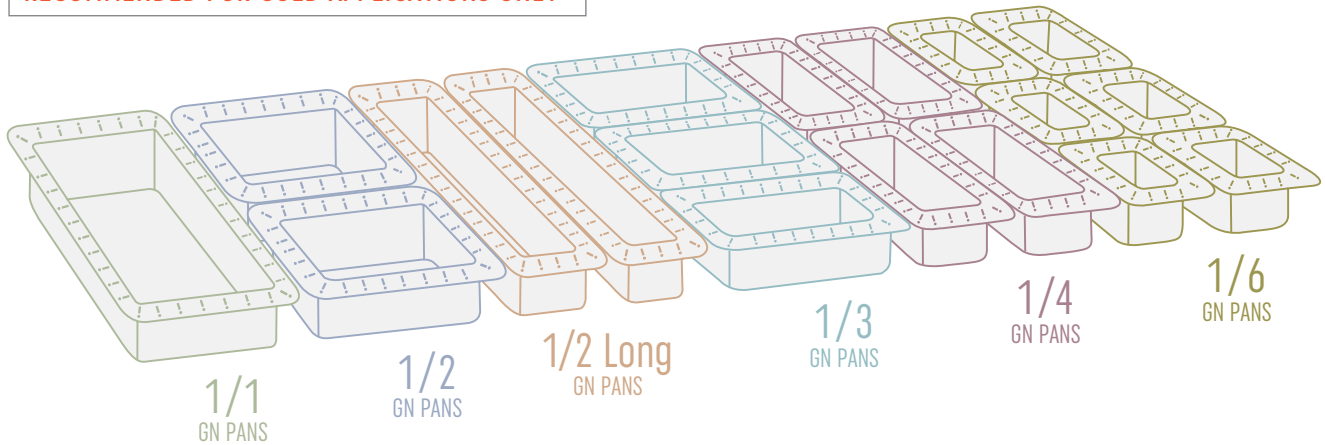

GN Melamine Pans

AVAILABLE COLORS

RECOMMENDED FOR COLD APPLICATIONS ONLY