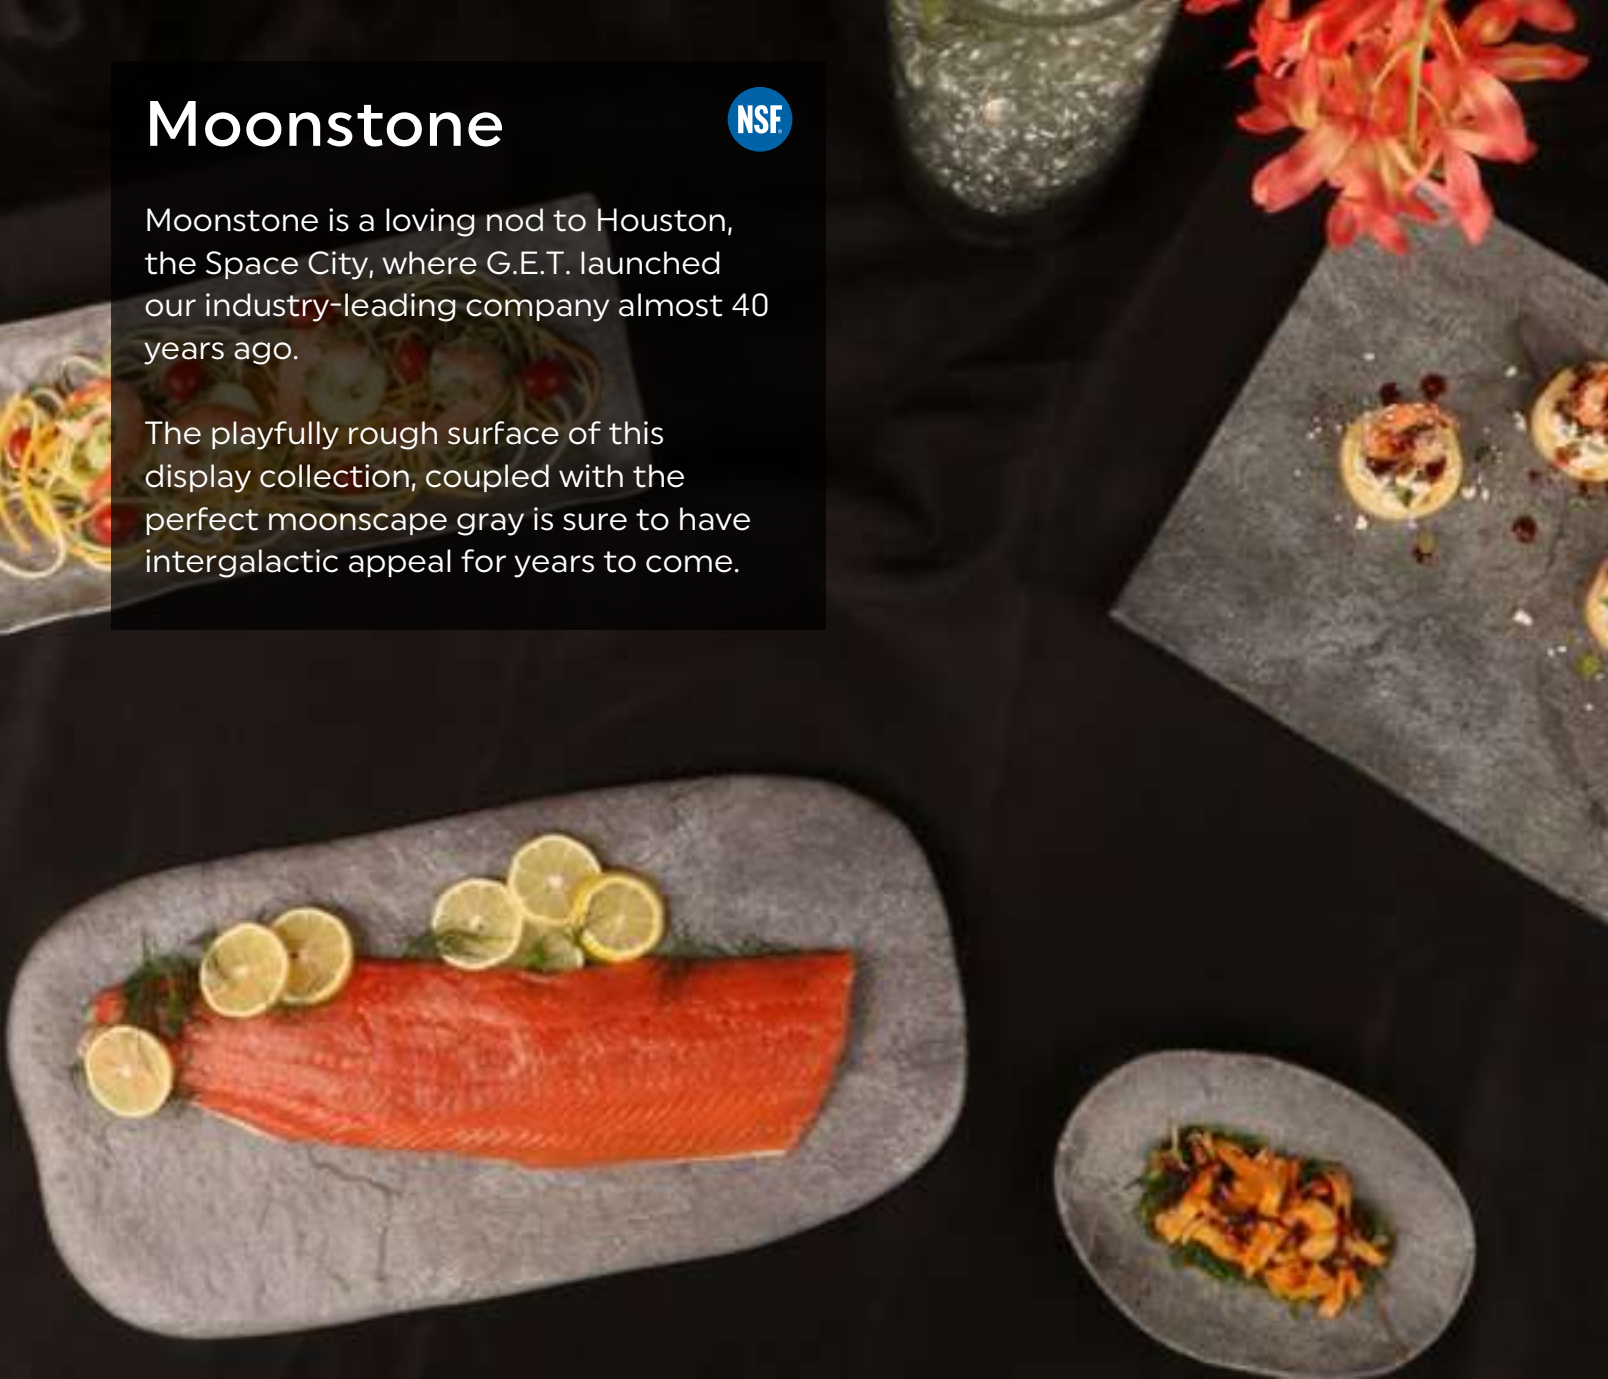

Moonstone is a loving nod to Houston, the Space City, where G.E.T. launched our industry-leading company almost 40 years ago.

The playfully rough surface of this display collection, coupled with the perfect moonscape gray is sure to have intergalactic appeal for years to come.