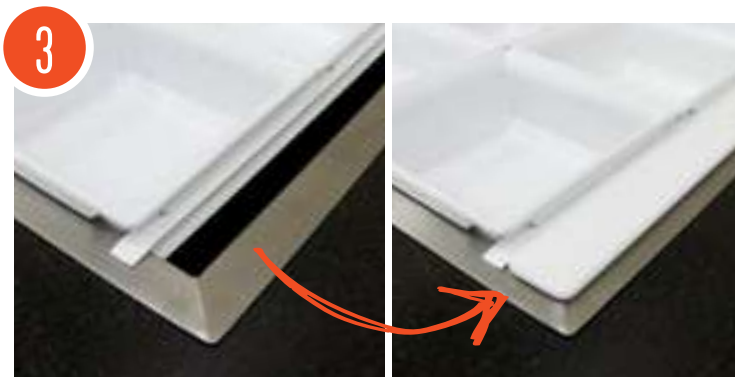

Mind the Gaps

If a layout leaves any uncovered spaces, just fill them in with the gap bar to keep cold air from escaping and complete the seamless look.

NOTE: Not all standard wells are the same length. Knowing the overall length of your well will help to determine what size gap bar you will need.

Gap bars are available in 1", 1.5", 2", 2.5", and 3" widths