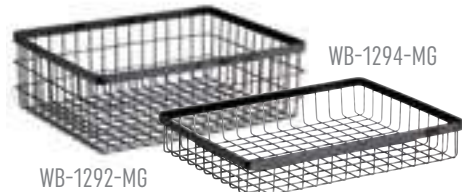

WB-1292-MG

WB-1294-MG

FRILICH Displayware

Wire Countertop Baskets & Organizers

WB-662-MG	6" L x 2" H	(fits MTS-20S)	1 ea.
WB-664-MG	6" L x 4" H	(fits MTS-20S)	1 ea.
WB-962-MG	9" L x 6" W x 2" H	(fits MTS-20M, MTS-20L)	1 ea.
WB-964-MG	9" L x 6" W x 4" H	(fits MTS-20M, MTS-20L)	1 ea.
WB-1292-MG	12" L x 9" W x 2" H	(fits MTS-20L)	1 ea.
WB-1294-MG	12" L x 9" W x 4" H	(fits MTS-20L)	1 ea.

AVAILABLE BASKET COLORS

METAL GRAY

Bugambilia® Displayware