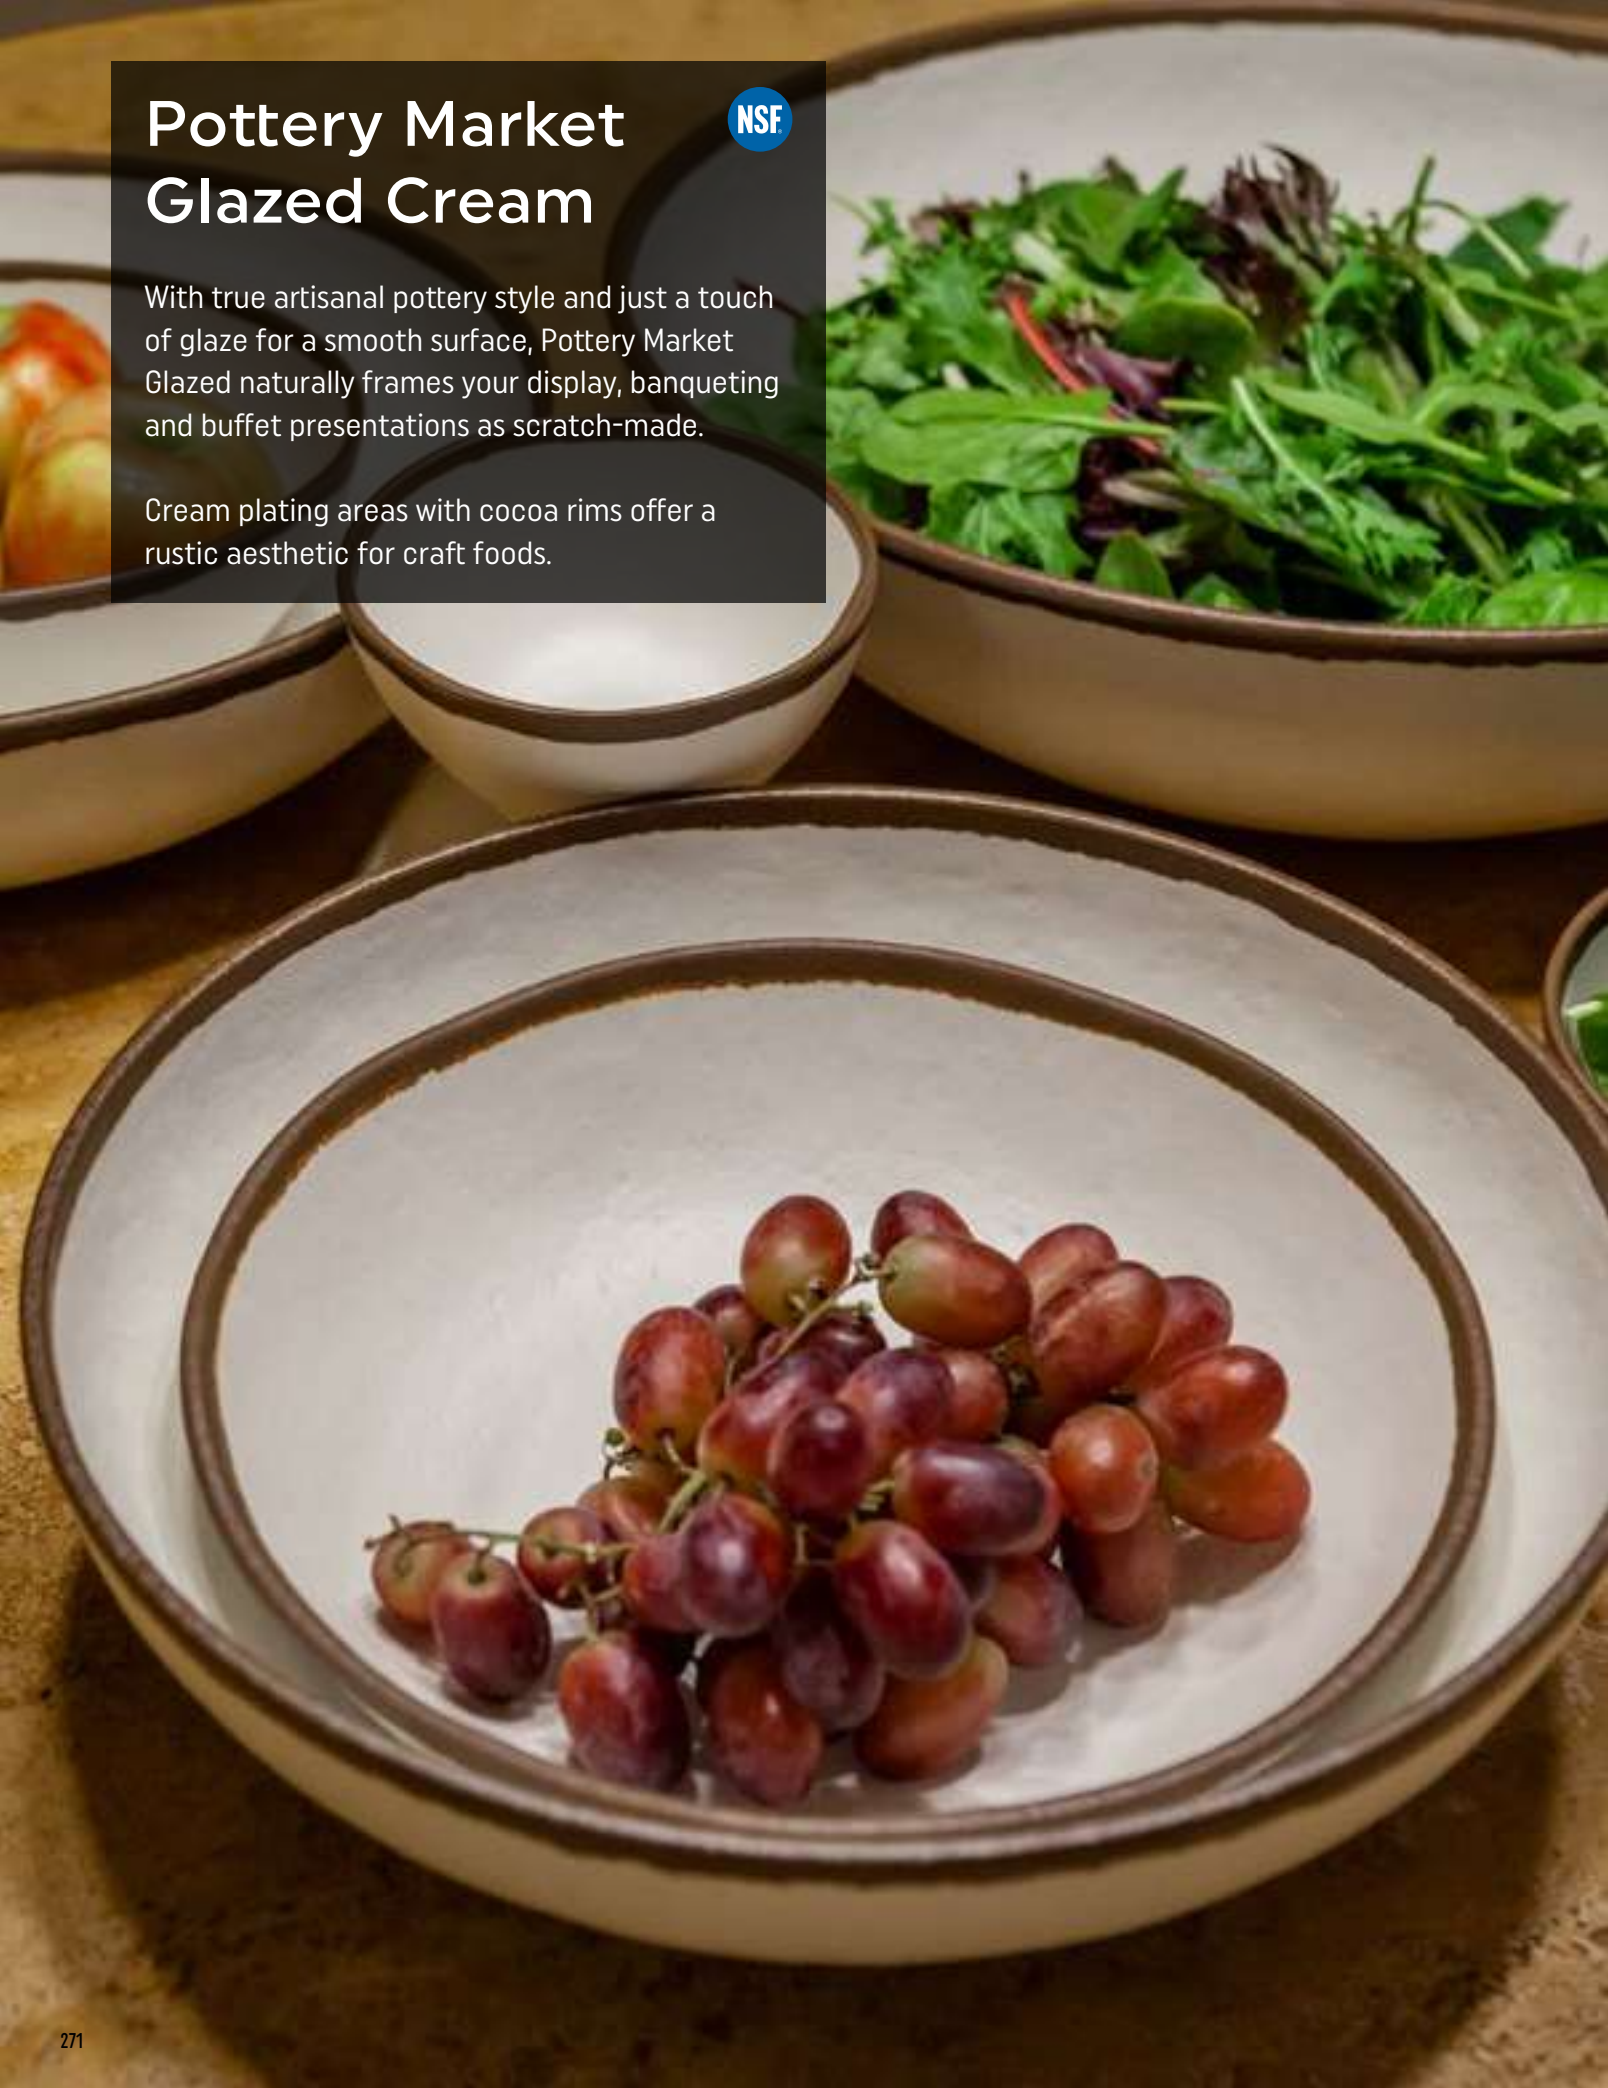

Pottery Market Glazed Cream

NSF

With true artisanal pottery style and just a touch of glaze for a smooth surface, Pottery Market Glazed naturally frames your display, banqueting and buffet presentations as scratch-made.

Cream plating areas with cocoa rims offer a rustic aesthetic for craft foods.