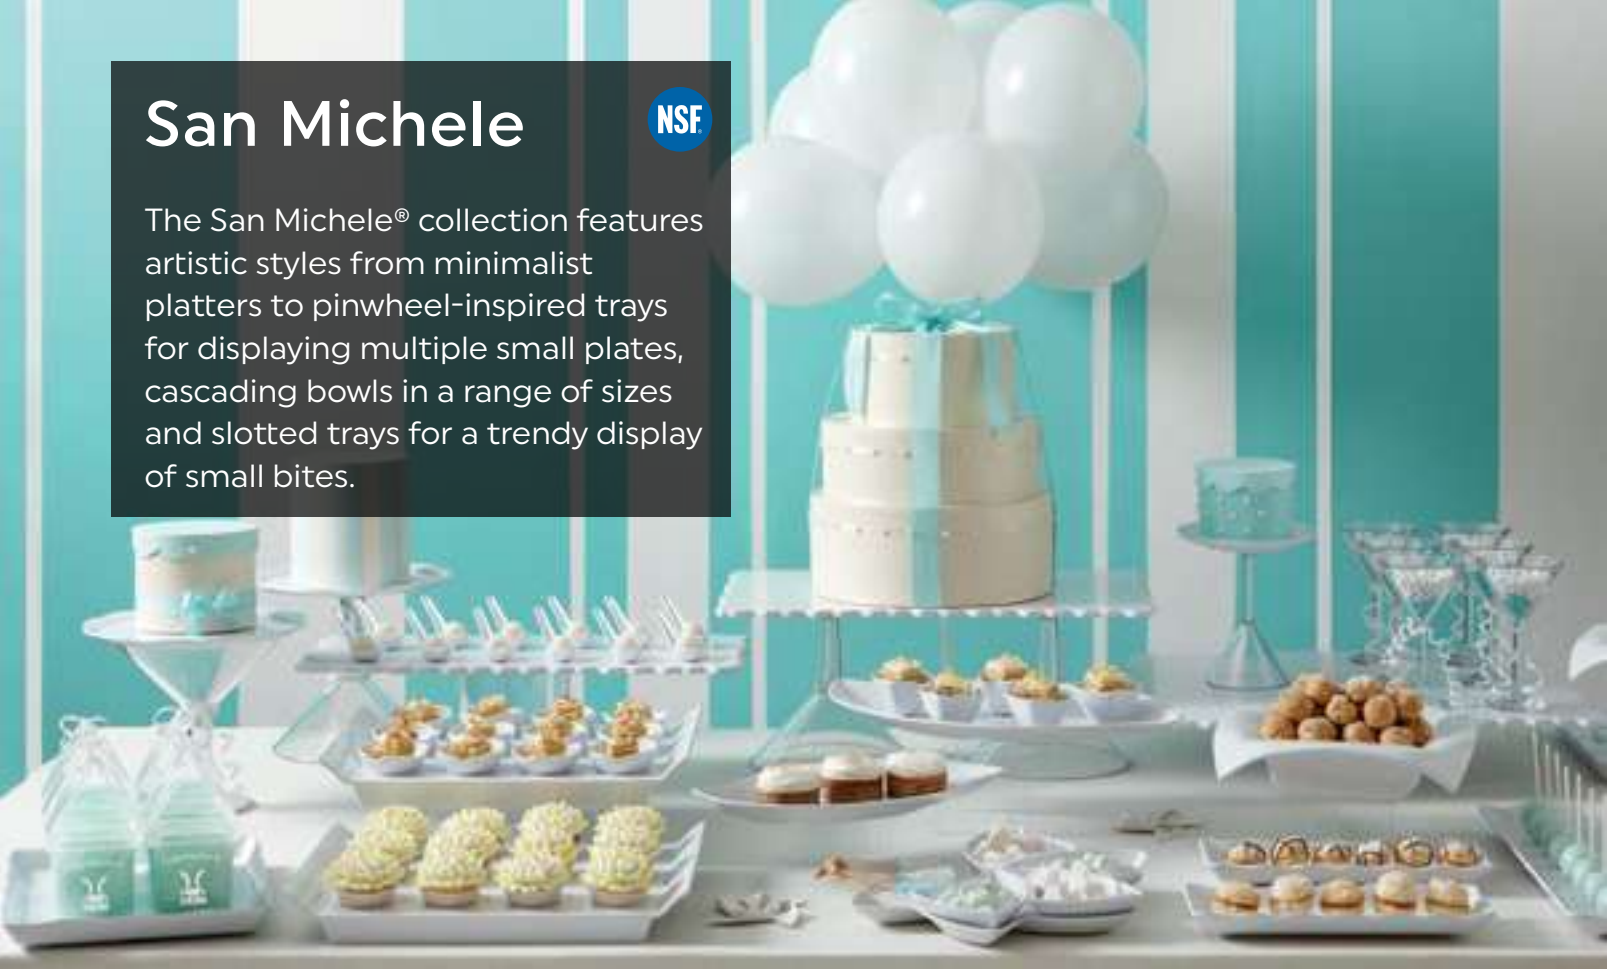

San Michele

NSF

The San Michele® collection features artistic styles from minimalist platters to pinwheel-inspired trays for displaying multiple small plates, cascading bowls in a range of sizes and slotted trays for a trendy display of small bites.

Melamine Flare Bowl

- **ML-233-W** 4 oz. (4.1 oz. rim-full) 12 ea.
  3" dia., 2" H
- **ML-232-W** 1.1 qt. (1.2 qt. rim-full) 6 ea.
  7.3" dia., 3" H
- **ML-234-W** 4.3 qt. (4.6 qt. rim-full) 6 ea.
  11" dia., 4.6 H
- **ML-235-W** 10.8 qt. (11.6 qt. rim-full) 3 ea.
  15" dia., 6.25" H