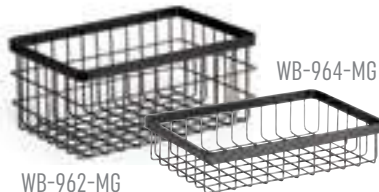

WB-962-MG

WB-964-MG

12" x 9"