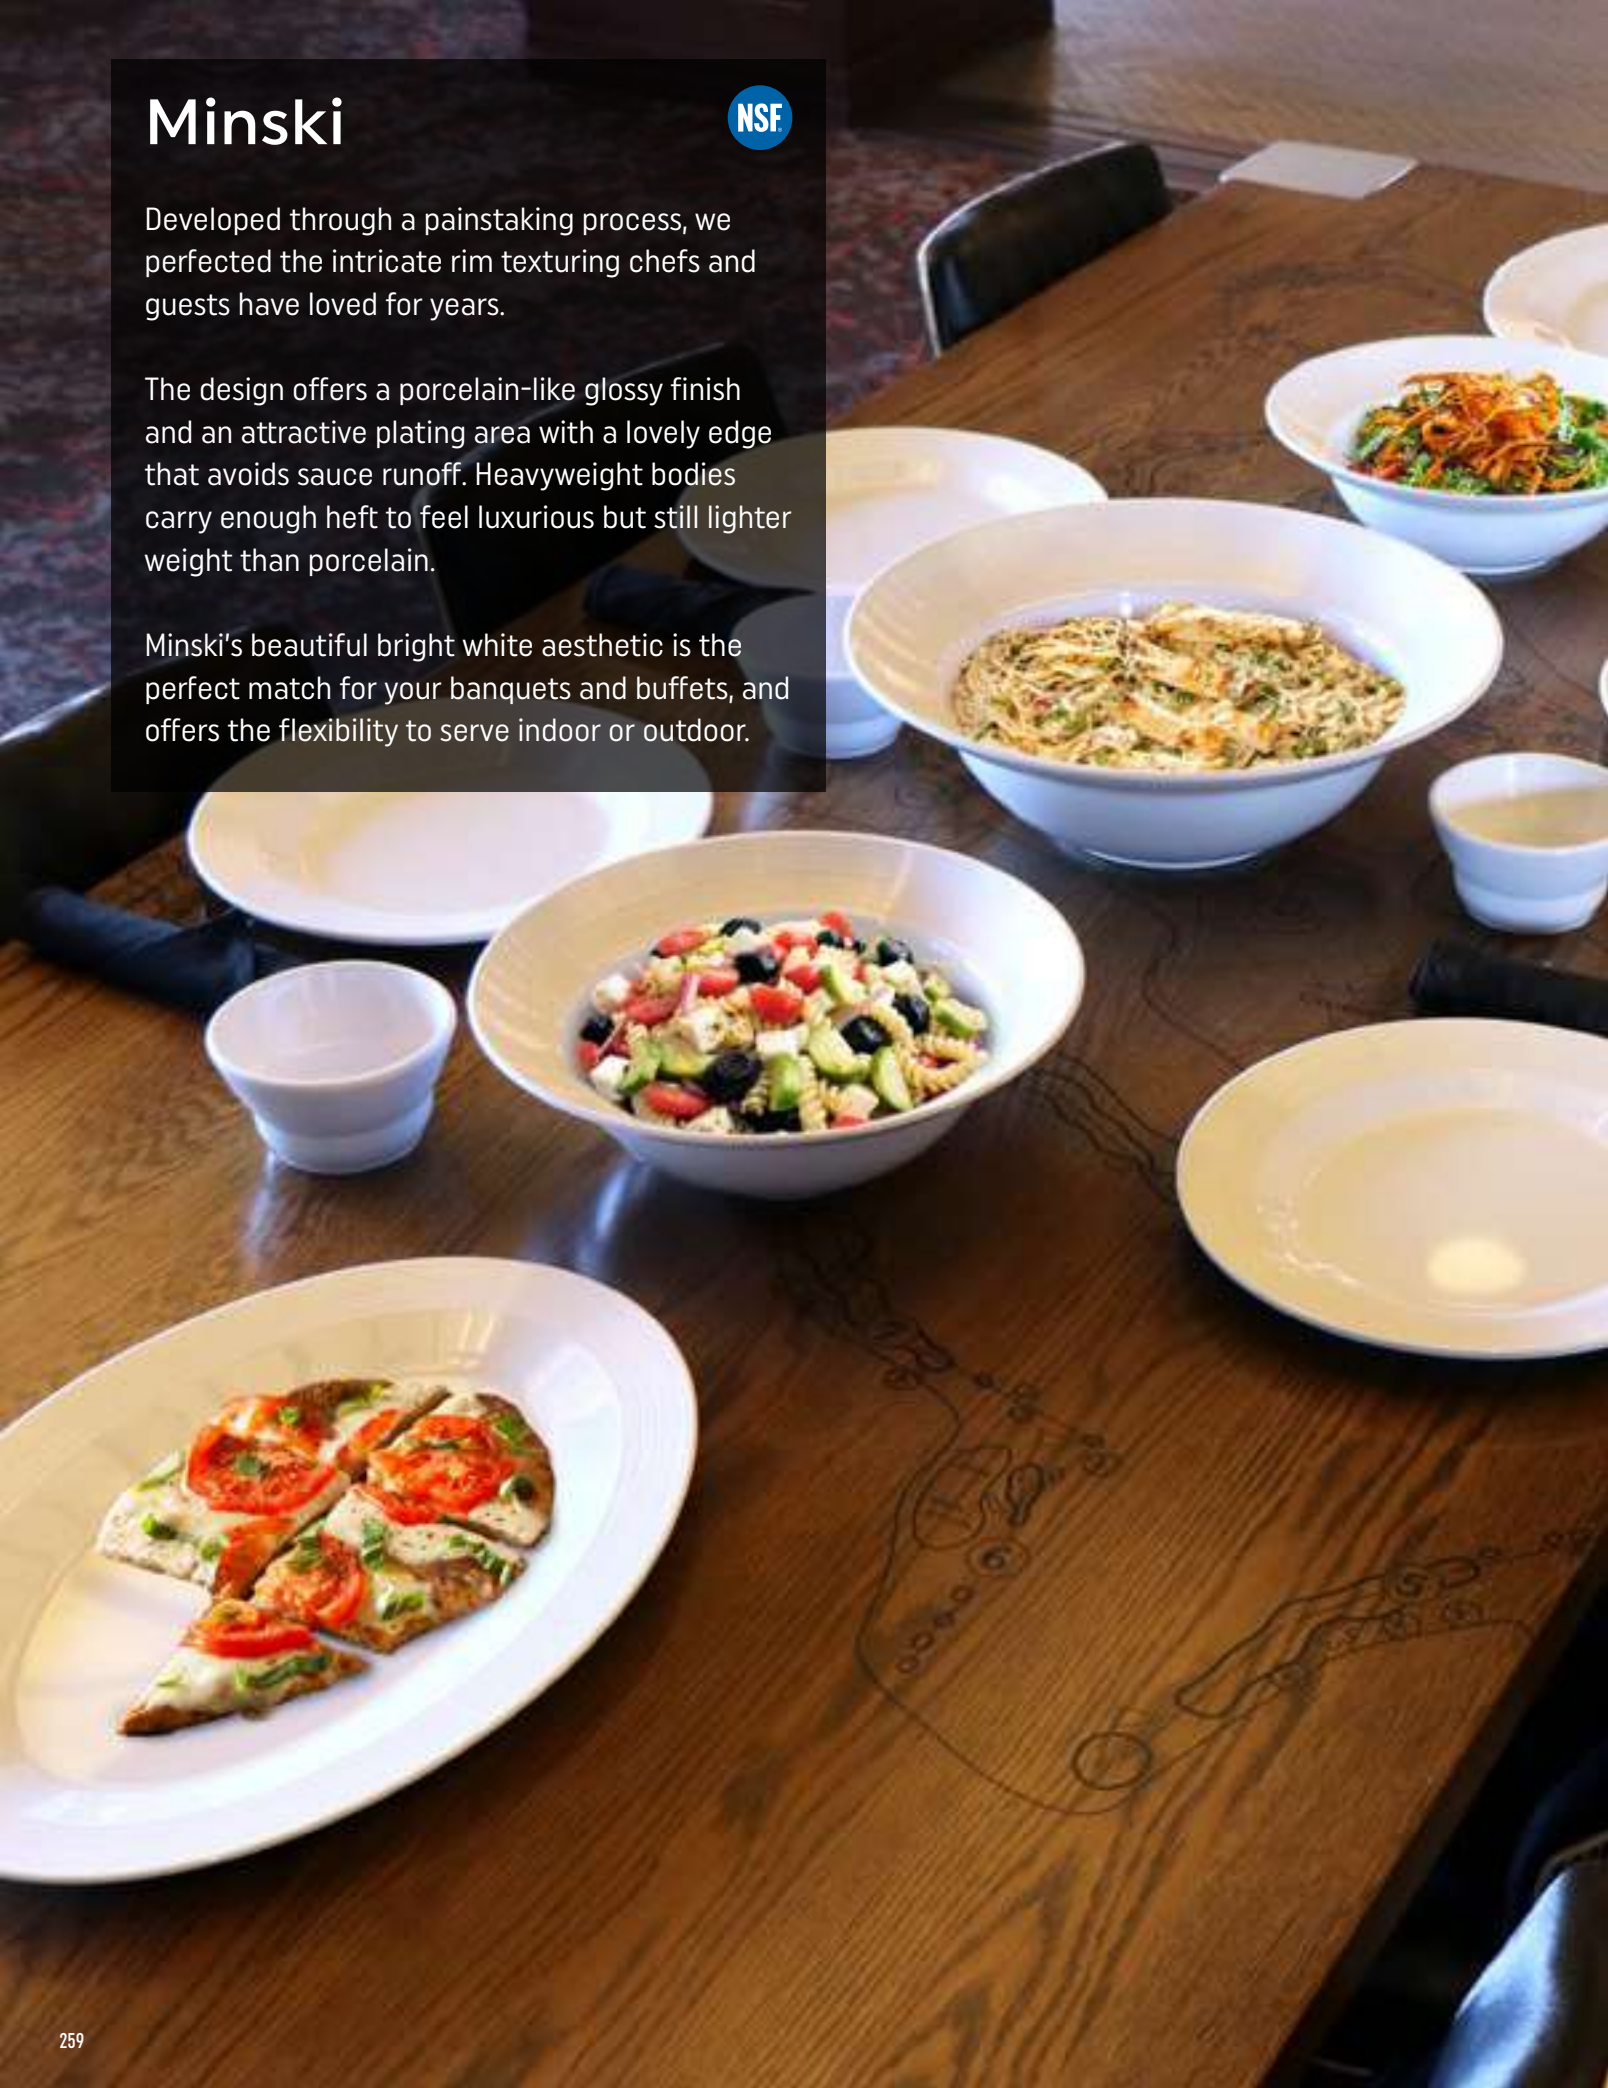

Minski

NSF

Developed through a painstaking process, we perfected the intricate rim texturing chefs and guests have loved for years.

The design offers a porcelain-like glossy finish and an attractive plating area with a lovely edge that avoids sauce runoff. Heavyweight bodies carry enough heft to feel luxurious but still lighter weight than porcelain.

Minski's beautiful bright white aesthetic is the perfect match for your banquets and buffets, and offers the flexibility to serve indoor or outdoor.