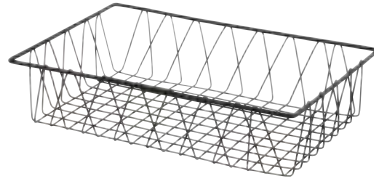

WB-954-BK

Rectangular Wire Basket

WB-953- 18" L x 12" W x 2" H

1 ea.

WB-954- 18" L x 12" W x 4" H

1 ea.

Fits Stands IR-900, IR-902, IR-906, IR-907, IR-951, IR-951T, IR-952, IR-952T

Baskets WB-953, WB-954 only available in BK and SV

AVAILABLE BASKET COLORS