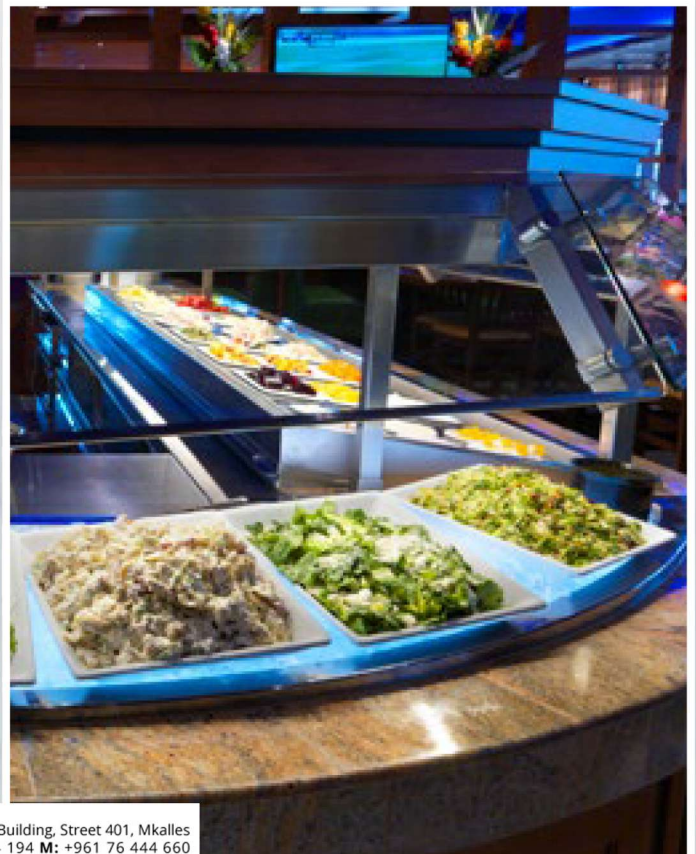

Tabletop

Display

Buffet & Banqueting

21, Markarian Building, Street 401, Mkalles
T: +961 1 694 194 M: +961 76 444 660
P.O.Box 55240 Sin El Fil, Lebanon
E-mail sales@mghotelsupplies.com
f MG SUPPLIES @ MG.SUPPLIES