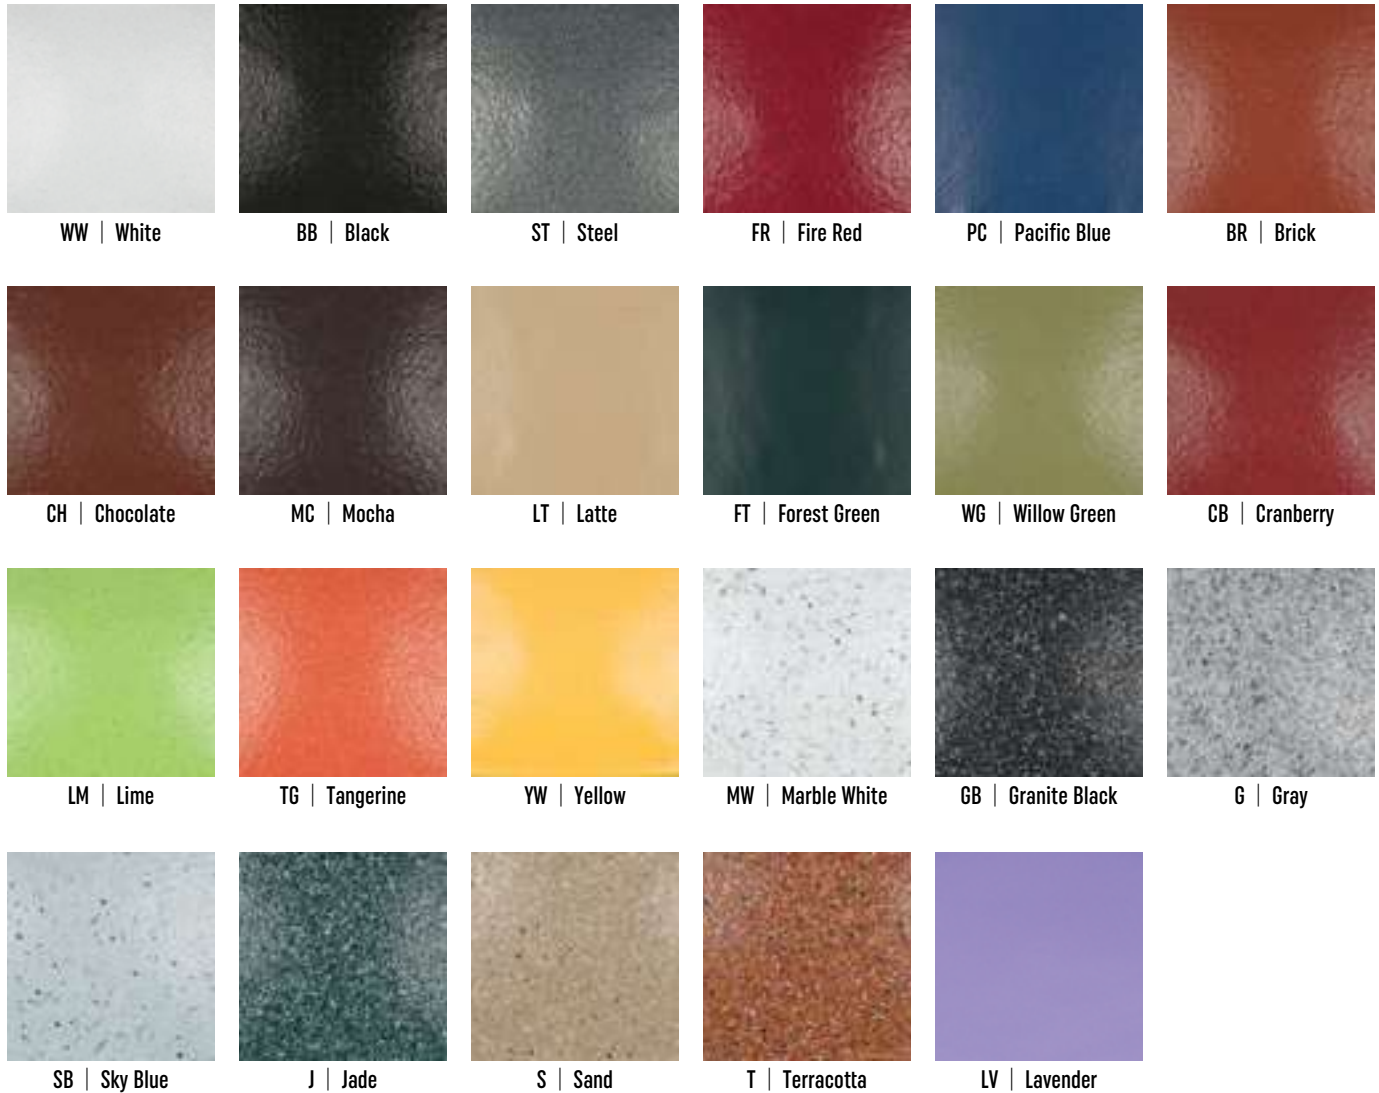

Bugambilia® Color Swatches

Unless noted, all products stocked in Classic White (WW). Allow 3-4 week lead time for all other colors.

Cold Systems

Hot & Cold Systems