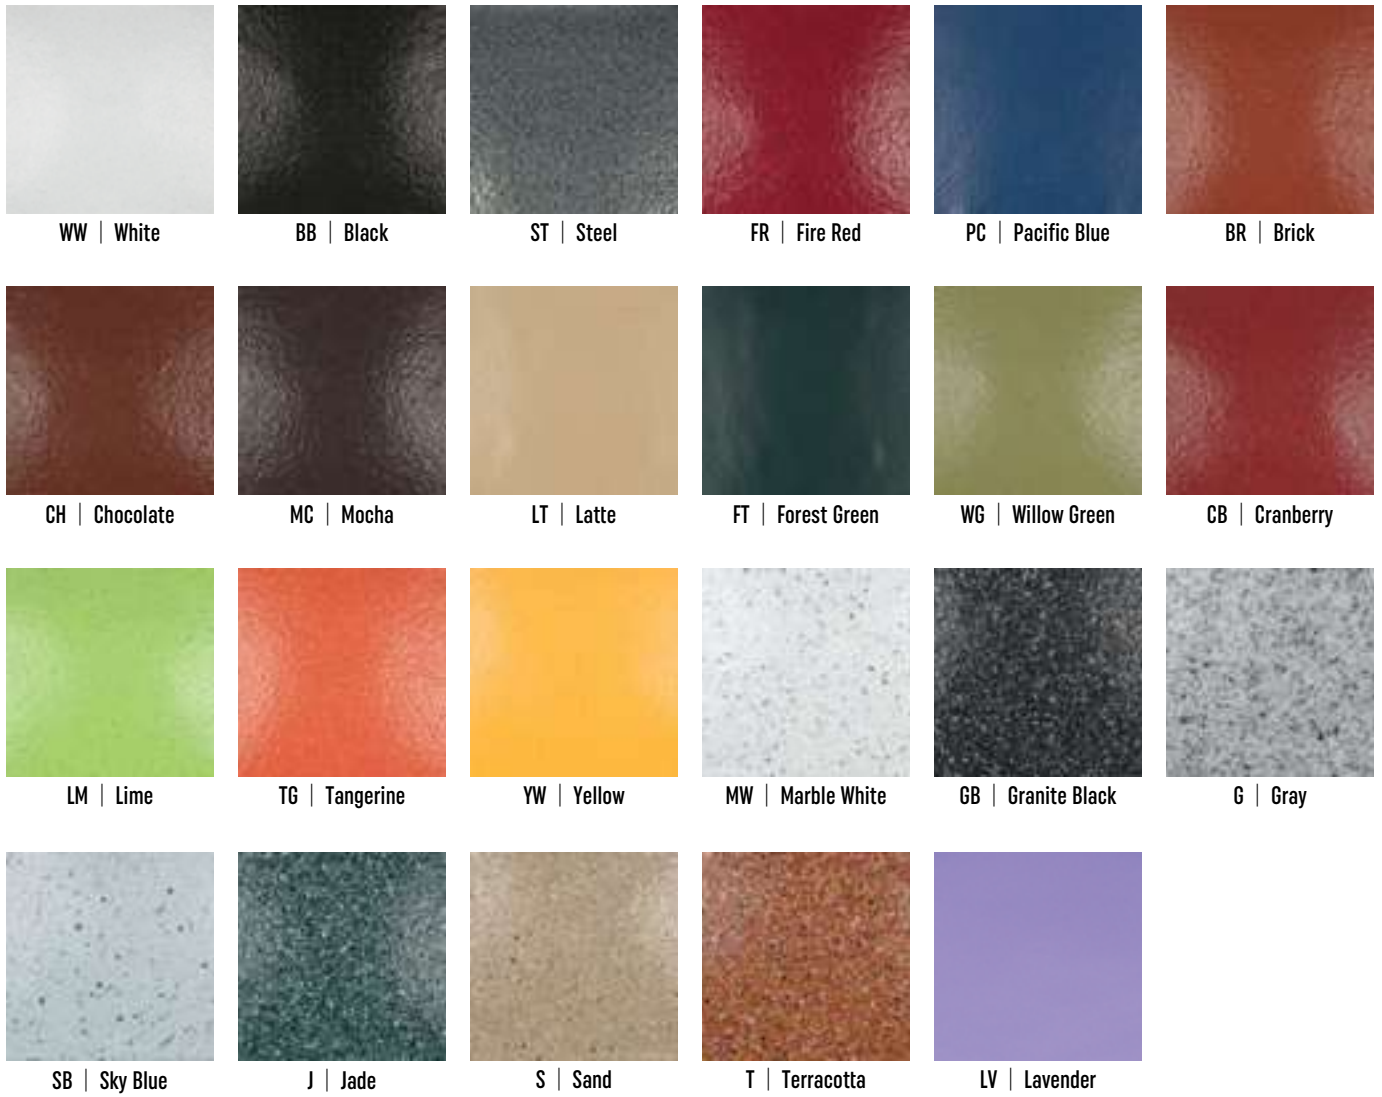

Bugambilia® Color Swatches

Unless noted, all products stocked in Classic White (WW). Allow 3-4 week lead time for all other colors.