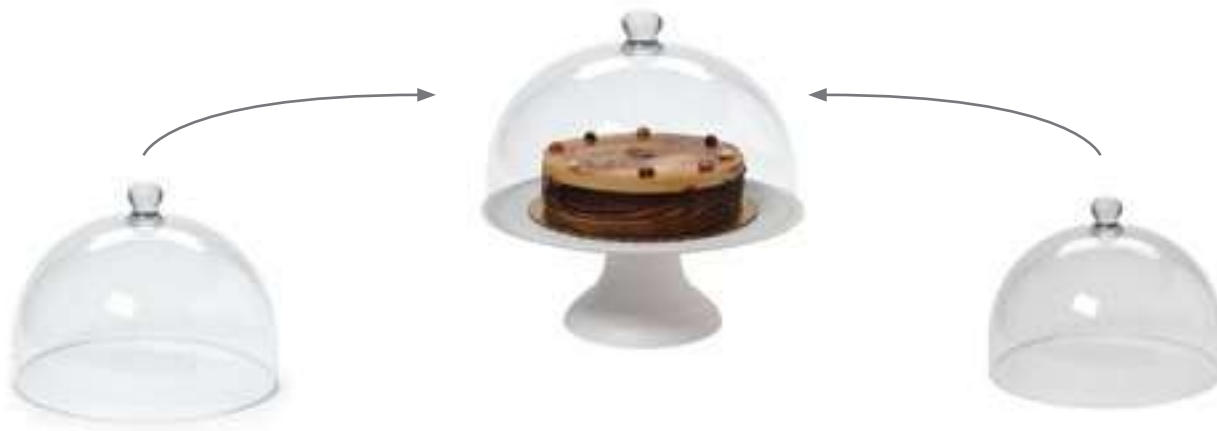

SB-2510-BAM
Surf Board Shaped Faux Wood Display Board
25.5" L x 10.25" W
3 ea.

SB-2510-DRW
Surf Board Shaped Faux Wood Display Board
25.5" L x 10.25" W
3 ea.

Bugambilia® Displayware

Madison Avenue

An invitation with a wink to indulge in both sweet and savory treats, Madison Avenue's elevated displays bring penthouse style and play to any display of small bites. A special pattern is molded into the undercarriage of each stand so that it fits its matching base perfectly, creating a sturdy presentation that holds trays in place when food is added and removed.